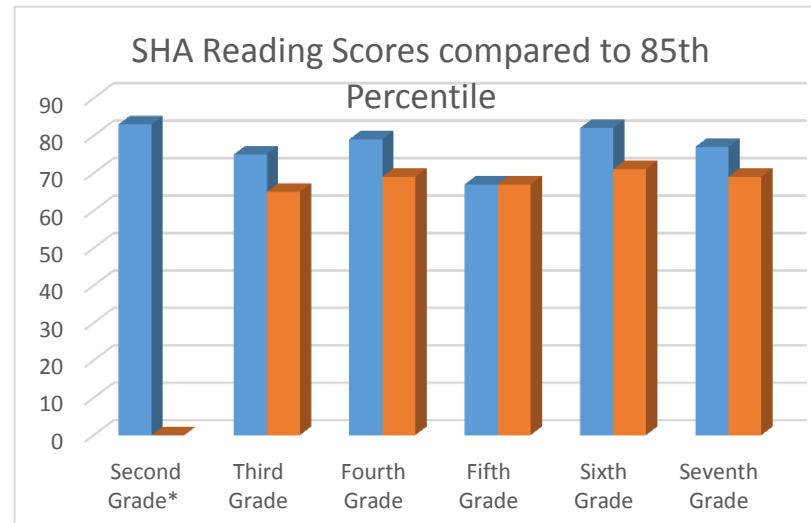

**2013 Sacred Heart Academy Terra Nova Test Scores
Compared to Student Percentile Equivalent for the 85th School Percentile**

Mathematics	Grade	SHA Score	85th %
	Second Grade*	78	0
	Third Grade	80	69
	Fourth Grade	77	67
	Fifth Grade	78	69
	Sixth Grade	80	66
	Seventh Grade	80	70

Reading	Grade	SHA Score	85th %
	Second Grade*	83	0
	Third Grade	75	65
	Fourth Grade	79	69
	Fifth Grade	67	67
	Sixth Grade	82	71
	Seventh Grade	77	69

*U.S. National Blue Ribbon Schools program did not provide cut scores for 2nd Grade