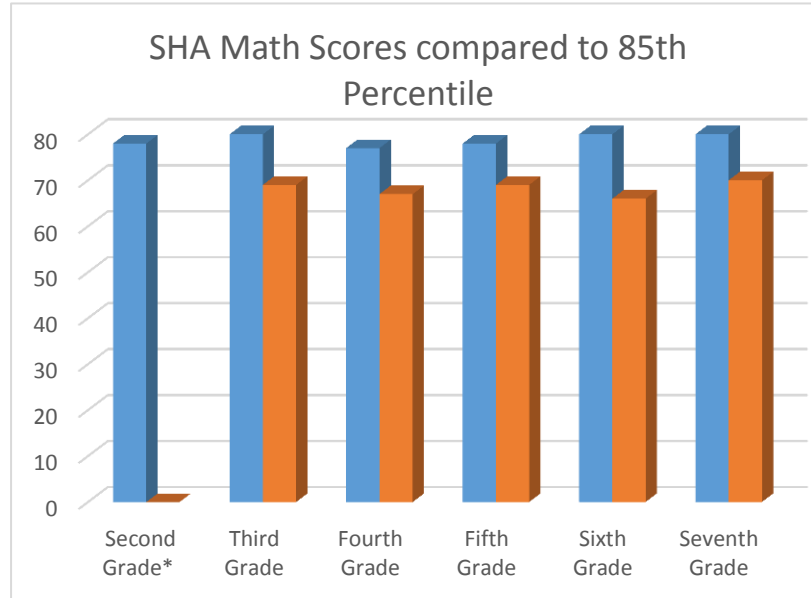

**2013 Sacred Heart Academy Terra Nova Test Scores
Compared to Student Percentile Equivalent for the 85th School Percentile**

Mathematics	Grade	SHA Score	85th %
	Second Grade*	78	0
	Third Grade	80	69
	Fourth Grade	77	67
	Fifth Grade	78	69
	Sixth Grade	80	66
	Seventh Grade	80	70

Reading	Grade	SHA Score	85th %
	Second Grade*	83	0
	Third Grade	75	65
	Fourth Grade	79	69
	Fifth Grade	67	67
	Sixth Grade	82	71
	Seventh Grade	77	69

*U.S. National Blue Ribbon Schools program did not provide cut scores for 2nd Grade